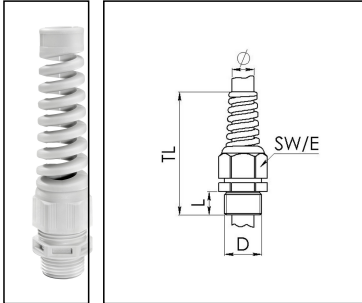

ESKVS 16

Cable gland with bend protection, polyamide, M16, RAL 7035

Products may differ in size, colour and appearance to those shown. If you require further information or customisation, please contact us directly.

Material cable gland	Polyamide
Material sealing gasket	EPDM
Protection class	IP69, IP68 (5 bar 30 min)
Temp. range min	-40 °C
Temp. range max	100 °C
Glow wire test	750 °C
Thread type	M
Ø Connection thread D	16
Lead	1,5
Length screw-in thread L	9 mm
Ø cable diameter min	4,5 mm
Ø cable diameter max	10 mm
Ø cable diameter UL	6 mm - 8,6 mm
Key width SW	20 mm
Collar diameter (E)	22 mm
Total length TL	82 mm - 88 mm
Type of cable anchorage	A
Install. torques fitting	3,5 N m
Install. torques cap nut	3 N m
Impact category	3
Product Color	RAL 7035
Type	ESKVS 16
Order no. RAL 7035	10060758
Packing unit	100
ETIM-Classification	EC000441