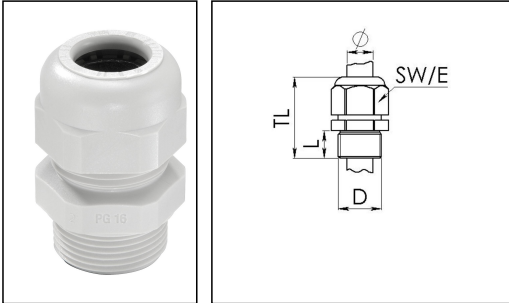

SKV 42

Cable gland, polyamide, Pg 42, RAL 7035

Products may differ in size, colour and appearance to those shown. If you require further information or customisation, please contact us directly.

Material cable gland	Polyamide
Material sealing gasket	EPDM
Temp. range min	-40 °C
Temp. range max	100 °C
Protection class	IP68 (5 bar 30 min)
Thread type	PG
Ø Connection thread D	42
Length screw-in thread L	14 mm
Ø cable diameter min	28 mm
Ø cable diameter max	38 mm
Key width SW	60 mm
Collar diameter (E)	67 mm
Total length TL	58 mm - 67 mm
Glow wire test	750 °C
Type of cable anchorage	A
Product Color	RAL 7035
Order no. RAL 7035	10066408
Type	SKV 42
Packing unit	5
ETIM-Classification	EC000441