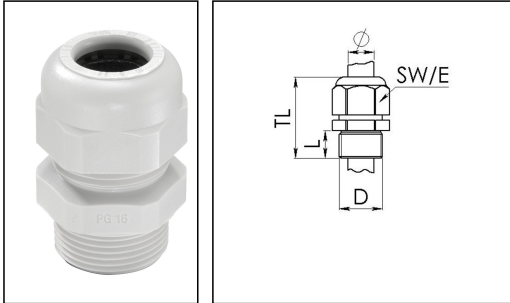

SKV 36

Cable gland, polyamide, Pg 36, RAL 7035

Products may differ in size, colour and appearance to those shown. If you require further information or customisation, please contact us directly.

Material cable gland	Polyamide
Material sealing gasket	EPDM
Temp. range min	-40 °C
Temp. range max	100 °C
Protection class	IP68 (5 bar 30 min)
Thread type	PG
Ø Connection thread D	36
Length screw-in thread L	14 mm
Ø cable diameter min	22 mm
Ø cable diameter max	32 mm
Key width SW	53 mm
Collar diameter (E)	59 mm
Total length TL	56 mm - 65 mm
Glow wire test	750 °C
Type of cable anchorage	A
Product Color	RAL 7035
Order no. RAL 7035	10066407
Type	SKV 36
Packing unit	10
ETIM-Classification	EC000441