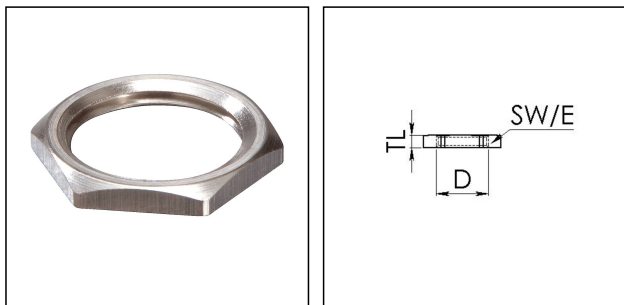

MMU 21

Locknut, brass nickel-plated, Pg21

Products may differ in size, colour and appearance to those shown. If you require further information or customisation, please contact us directly.

Material	Brass nickel-plated
Surface	Nickel-plated
Temp. range min	-200 °C
Temp. range max	250 °C
Thread type	PG
Ø Connection thread D	21
Key width SW	32 mm
Collar diameter (E)	36 mm
Total length TL	3,5 mm
Order no. nickel-plated	10062146
Type	MMU 21
Packing unit	100
ETIM-Classification	EC000940