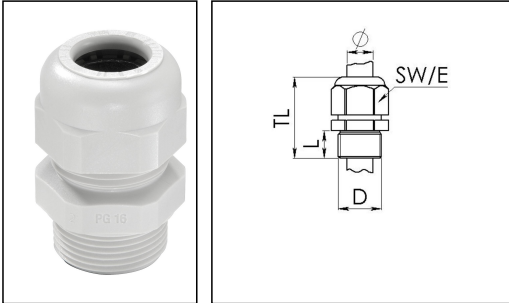

SKV 16

Cable gland, polyamide, Pg 16, RAL 7035

Products may differ in size, colour and appearance to those shown. If you require further information or customisation, please contact us directly.

Material cable gland	Polyamide
Material sealing gasket	EPDM
Temp. range min	-40 °C
Temp. range max	100 °C
Protection class	IP68 (5 bar 30 min)
Thread type	PG
Ø Connection thread D	16
Length screw-in thread L	11 mm
Ø cable diameter min	8 mm
Ø cable diameter max	14 mm
Key width SW	27 mm
Collar diameter (E)	29 mm
Total length TL	38 mm - 44 mm
Glow wire test	750 °C
Type of cable anchorage	A
Product Color	RAL 7035
Order no. RAL 7035	10066404
Type	SKV 16
Packing unit	50
ETIM-Classification	EC000441