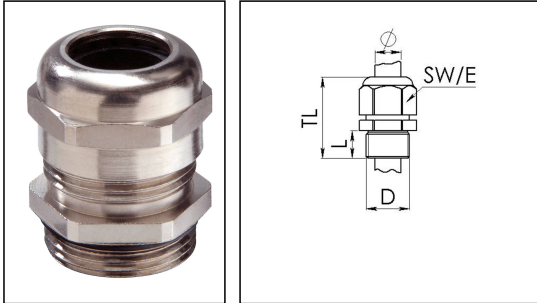

## MSKV 29

Cable gland, brass nickel-plated, Pg 29

Products may differ in size, colour and appearance to those shown. If you require further information or customisation, please contact us directly.

<b>Material cable gland</b>	Brass nickel-plated
<b>Material clamping cage</b>	Polyamide
<b>Material sealing gasket</b>	TPV
<b>Temp. range min</b>	-40 °C
<b>Temp. range max</b>	100 °C
<b>Protection class</b>	IP69, IP68 (5 bar 30 min)
<b>Thread type</b>	PG
<b>Ø Connection thread D</b>	29
<b>Length screw-in thread L</b>	8 mm
<b>Ø cable diameter min</b>	18 mm
<b>Ø cable diameter max</b>	25 mm
<b>Key width SW</b>	40 mm
<b>Collar diameter (E)</b>	44 mm
<b>Total length TL</b>	34,5 mm - 41,5 mm
<b>Install. torques fitting</b>	45 N m
<b>Install. torques cap nut</b>	25 N m
<b>Impact category</b>	6
<b>Surface</b>	Nickel-plated
<b>Order no. nickel-plated</b>	10062287
<b>Type</b>	MSKV 29
<b>Packing unit</b>	25
<b>ETIM-Classification</b>	EC000441