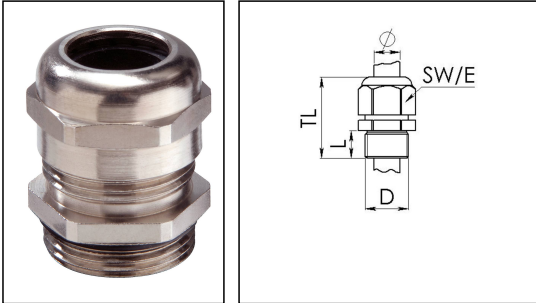

MSKV 21

Cable gland, brass nickel-plated, Pg 21

Products may differ in size, colour and appearance to those shown. If you require further information or customisation, please contact us directly.

| | |
|--------------------------|---------------------------|
| Material cable gland | Brass nickel-plated |
| Material clamping cage | Polyamide |
| Material sealing gasket | TPV |
| Temp. range min | -40 °C |
| Temp. range max | 100 °C |
| Protection class | IP69, IP68 (5 bar 30 min) |
| Thread type | PG |
| Ø Connection thread D | 21 |
| Length screw-in thread L | 7 mm |
| Ø cable diameter min | 13 mm |
| Ø cable diameter max | 18 mm |
| Key width SW | 30 mm |
| Collar diameter (E) | 34 mm |
| Total length TL | 29 mm - 34 mm |
| Install. torques fitting | 35 N m |
| Install. torques cap nut | 20 N m |
| Impact category | 6 |
| Surface | Nickel-plated |
| Order no. nickel-plated | 10062286 |
| Type | MSKV 21 |
| Packing unit | 50 |
| ETIM-Classification | EC000441 |