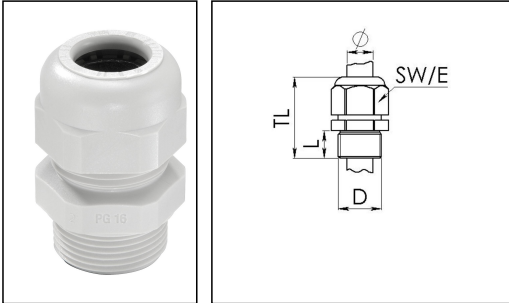

## SKV 48

Cable gland, polyamide, Pg 48, RAL 7035

Products may differ in size, colour and appearance to those shown. If you require further information or customisation, please contact us directly.

|                                 |                     |
|---------------------------------|---------------------|
| <b>Material cable gland</b>     | Polyamide           |
| <b>Material sealing gasket</b>  | EPDM                |
| <b>Temp. range min</b>          | -40 °C              |
| <b>Temp. range max</b>          | 100 °C              |
| <b>Protection class</b>         | IP68 (5 bar 30 min) |
| <b>Thread type</b>              | PG                  |
| <b>Ø Connection thread D</b>    | 48                  |
| <b>Length screw-in thread L</b> | 15 mm               |
| <b>Ø cable diameter min</b>     | 36 mm               |
| <b>Ø cable diameter max</b>     | 44 mm               |
| <b>Key width SW</b>             | 65 mm               |
| <b>Collar diameter (E)</b>      | 73 mm               |
| <b>Total length TL</b>          | 60 mm - 68 mm       |
| <b>Glow wire test</b>           | 750 °C              |
| <b>Type of cable anchorage</b>  | A                   |
| <b>Product Color</b>            | RAL 7035            |
| <b>Order no. RAL 7035</b>       | 10066409            |
| <b>Type</b>                     | SKV 48              |
| <b>Packing unit</b>             | 4                   |
| <b>ETIM-Classification</b>      | EC000441            |