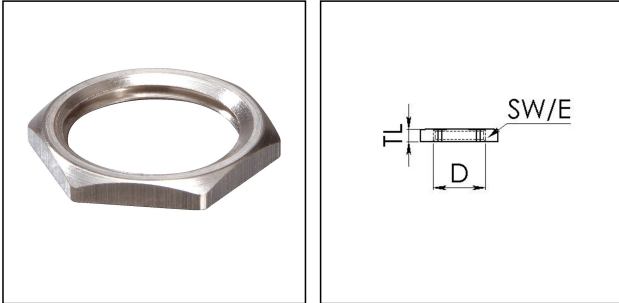

MMU 48

Locknut, brass nickel-plated, Pg48

Products may differ in size, colour and appearance to those shown. If you require further information or customisation, please contact us directly.

Material	Brass nickel-plated
Surface	Nickel-plated
Temp. range min	-200 °C
Temp. range max	250 °C
Thread type	PG
Ø Connection thread D	48
Key width SW	64 mm
Collar diameter (E)	69 mm
Total length TL	5 mm
Order no. nickel-plated	10062150
Type	MMU 48
Packing unit	50
ETIM-Classification	EC000940