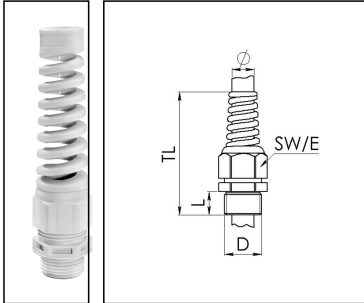

## ESKVS 25

Cable gland with bend protection, polyamide, M25, RAL 7035

Products may differ in size, colour and appearance to those shown. If you require further information or customisation, please contact us directly.

Material cable gland	Polyamide
Material sealing gasket	EPDM
Protection class	IP69, IP68 (5 bar 30 min)
Temp. range min	-40 °C
Temp. range max	100 °C
Glow wire test	750 °C
Thread type	M
Ø Connection thread D	25
Lead	1,5
Length screw-in thread L	10 mm
Ø cable diameter min	9 mm
Ø cable diameter max	17 mm
Ø cable diameter UL	10,8 mm - 15,8 mm
Key width SW	29 mm
Collar diameter (E)	32 mm
Total length TL	119 mm - 128 mm
Type of cable anchorage	A
Install. torques fitting	10 N m
Install. torques cap nut	4 N m
Impact category	4
Product Color	RAL 7035
Type	ESKVS 25
Order no. RAL 7035	10060760
Packing unit	25
ETIM-Classification	EC000441