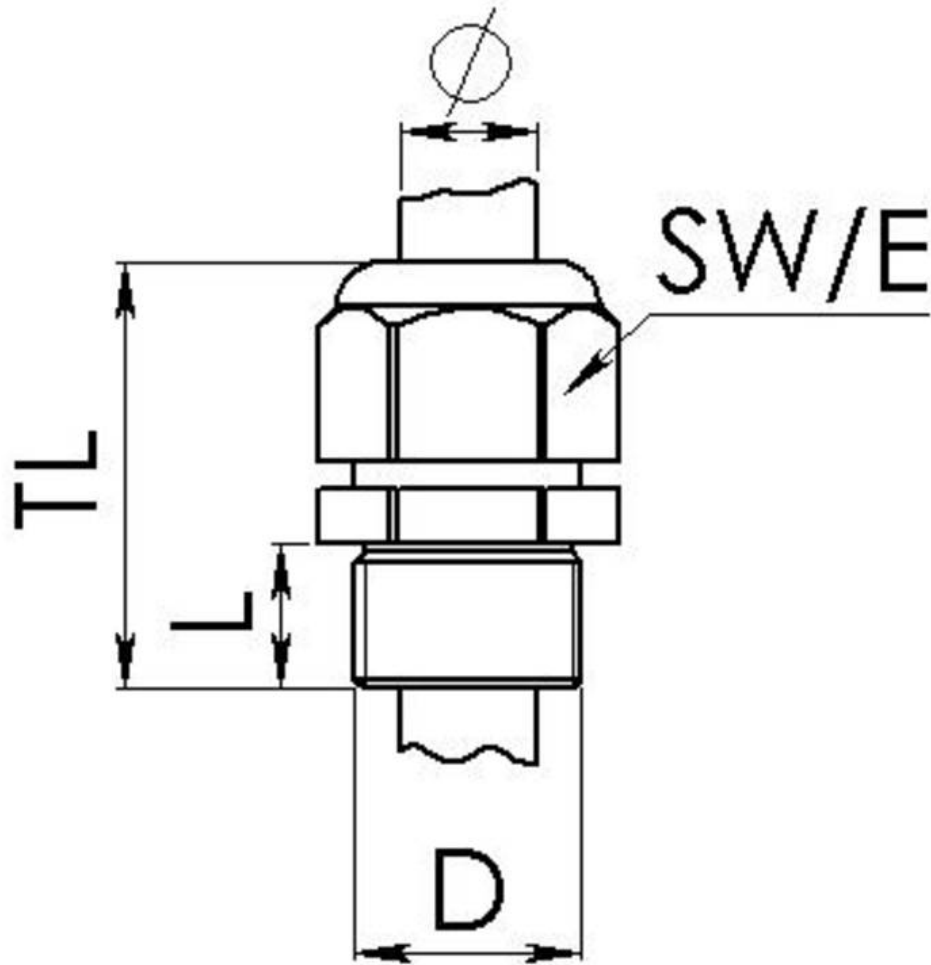

Your Contact:
WISKA Hoppmann GmbH
Kisdorfer Weg 28 · 24568 Kaltenkirchen · Germany
☎ +49-4191-508-0 · 📠 +49-4191-508-209
contact@wiska.de · www.wiska.com