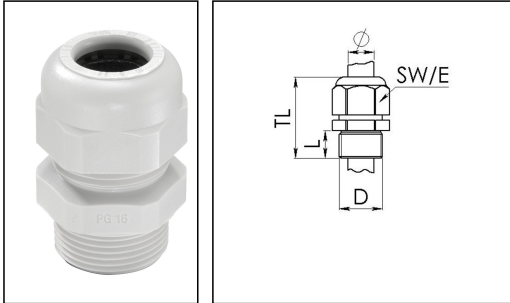

SKV 21

Cable gland, polyamide, Pg 21, RAL 7035

Products may differ in size, colour and appearance to those shown. If you require further information or customisation, please contact us directly.

Material cable gland	Polyamide
Material sealing gasket	EPDM
Temp. range min	-40 °C
Temp. range max	100 °C
Protection class	IP68 (5 bar 30 min)
Thread type	PG
Ø Connection thread D	21
Length screw-in thread L	11 mm
Ø cable diameter min	10 mm
Ø cable diameter max	18 mm
Key width SW	33 mm
Collar diameter (E)	36 mm
Total length TL	43 mm - 50 mm
Glow wire test	750 °C
Type of cable anchorage	A
Product Color	RAL 7035
Order no. RAL 7035	10066405
Type	SKV 21
Packing unit	25
ETIM-Classification	EC000441